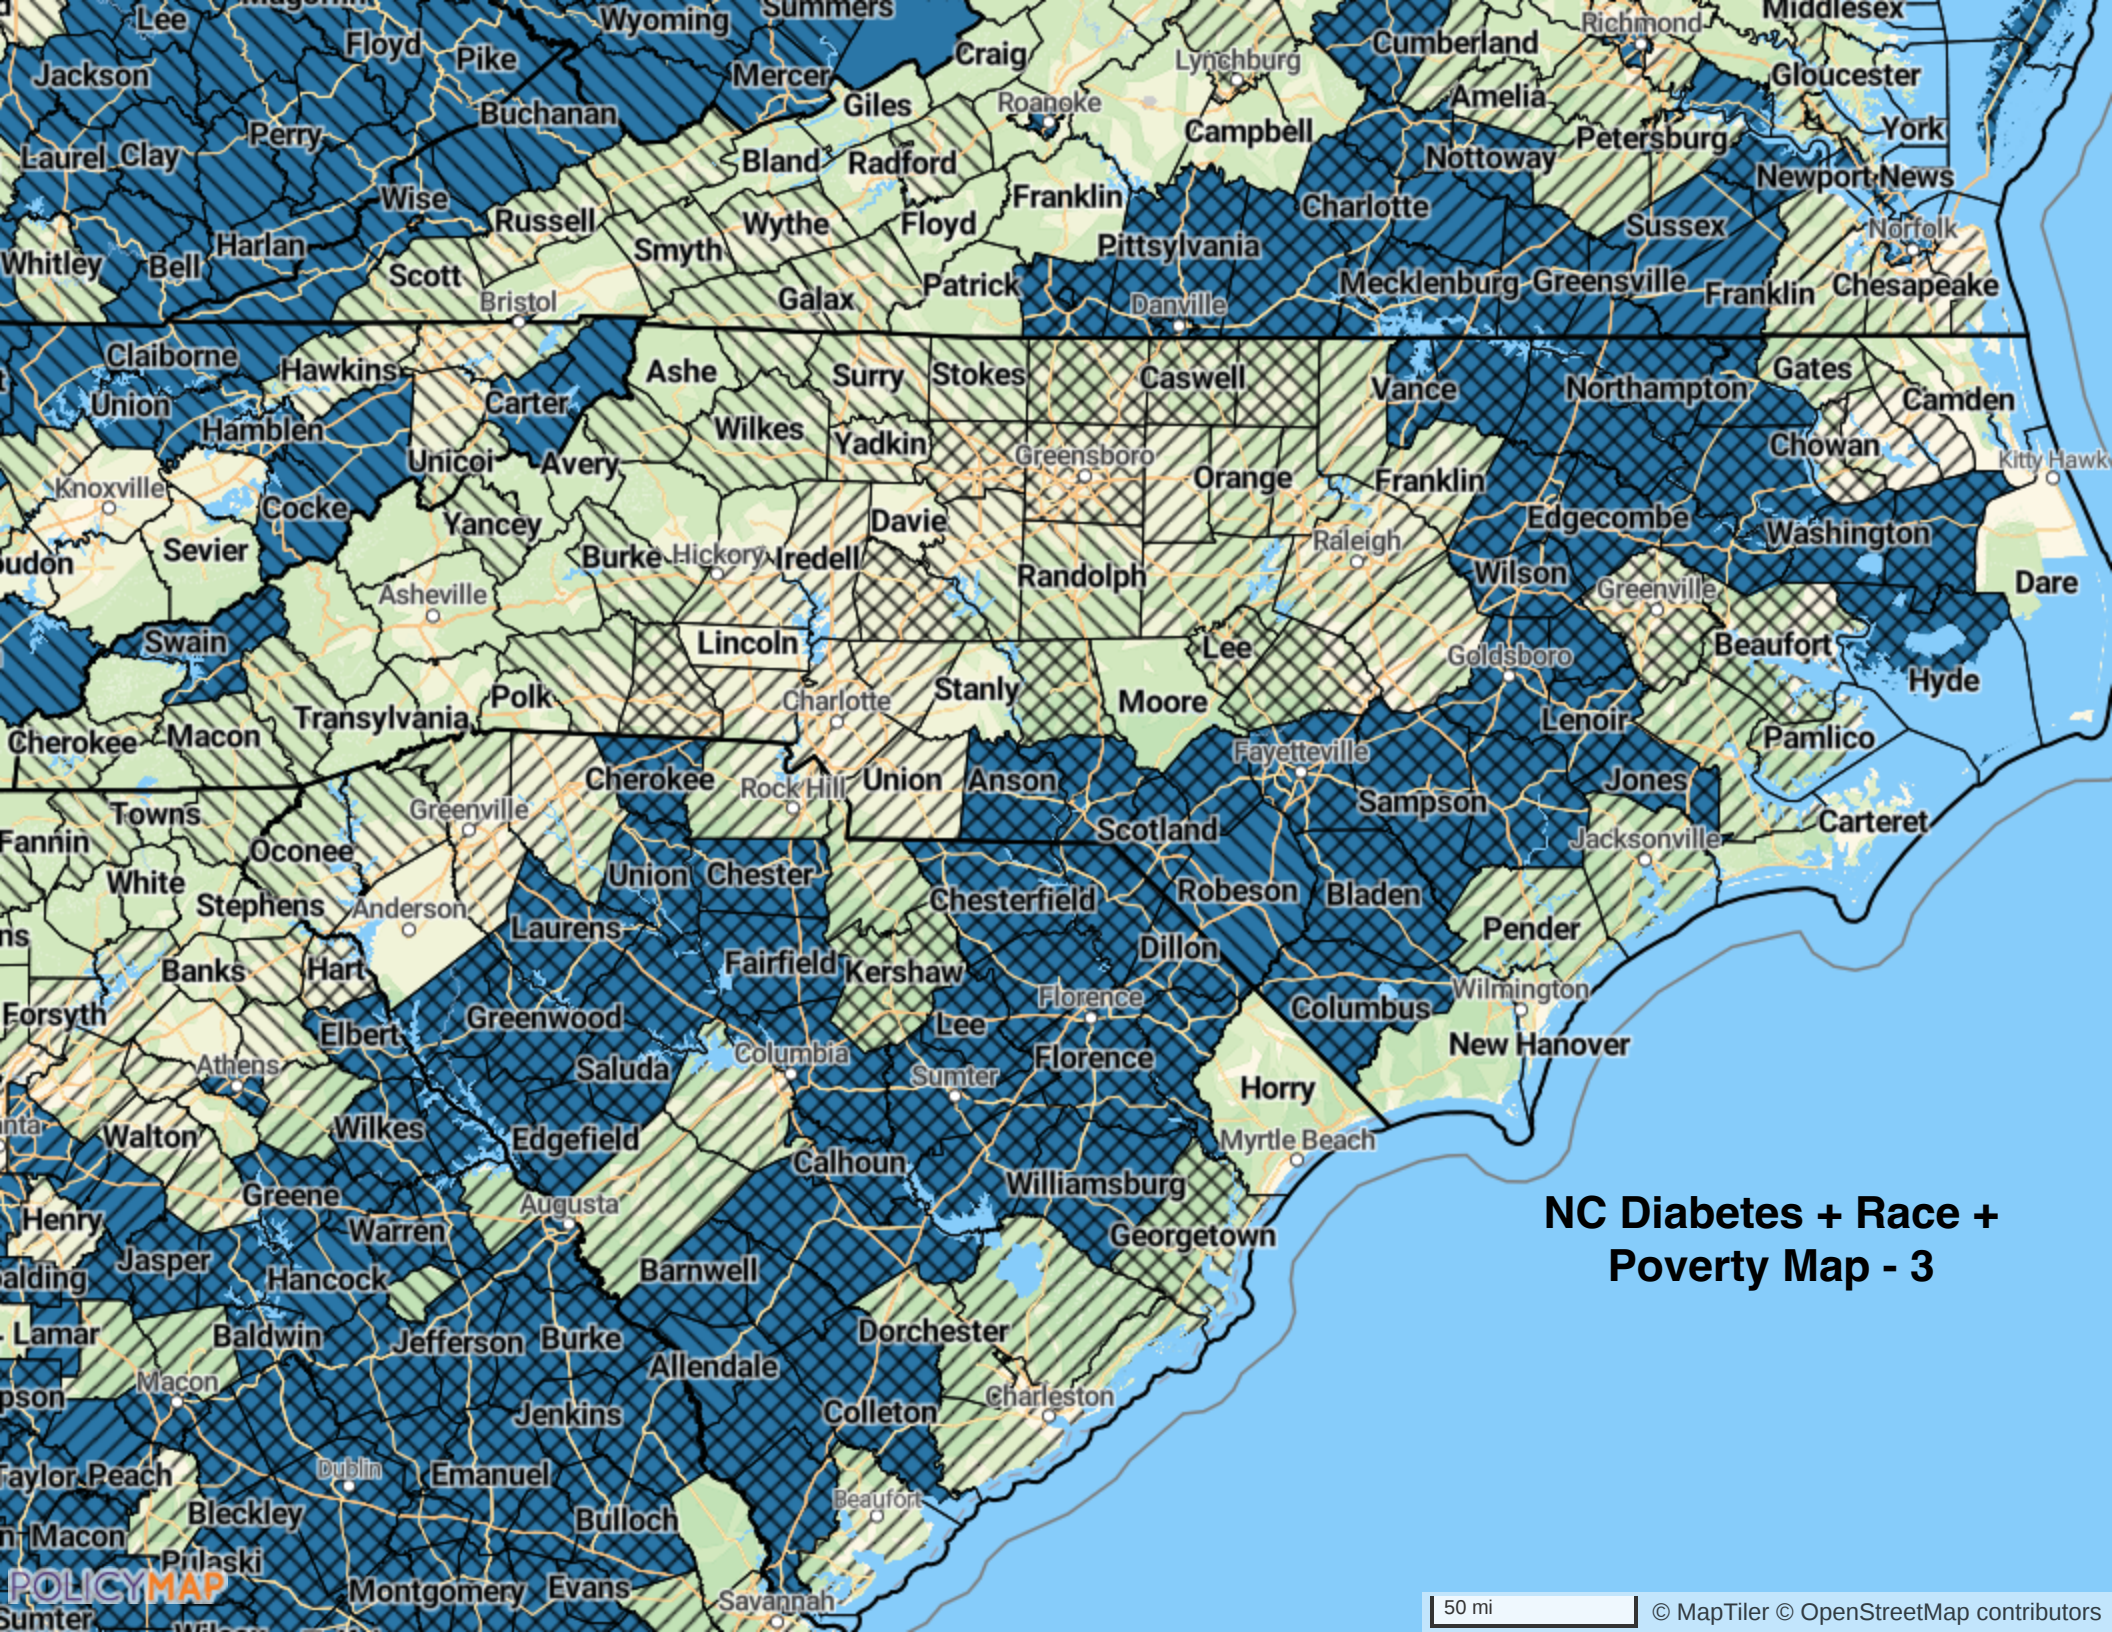

SC Diabetes Map - 1

30 mi

© MapTiler © OpenStreetMap contributors

**SC Diabetes + Race
Map - 2**

SC Diabetes + Race + Poverty Map - 3

SC Diabetes All Metrics - 4

30 mi

© MapTiler © OpenStreetMap contributors

**NC Diabetes
Map - 1**

NC Diabetes + Race Map - 2

NC Diabetes + Race + Poverty Map - 3

50 mi

© MapTiler © OpenStreetMap contributors

NC All Metrics Map -
4

50 mi

© MapTiler © OpenStreetMap contributors