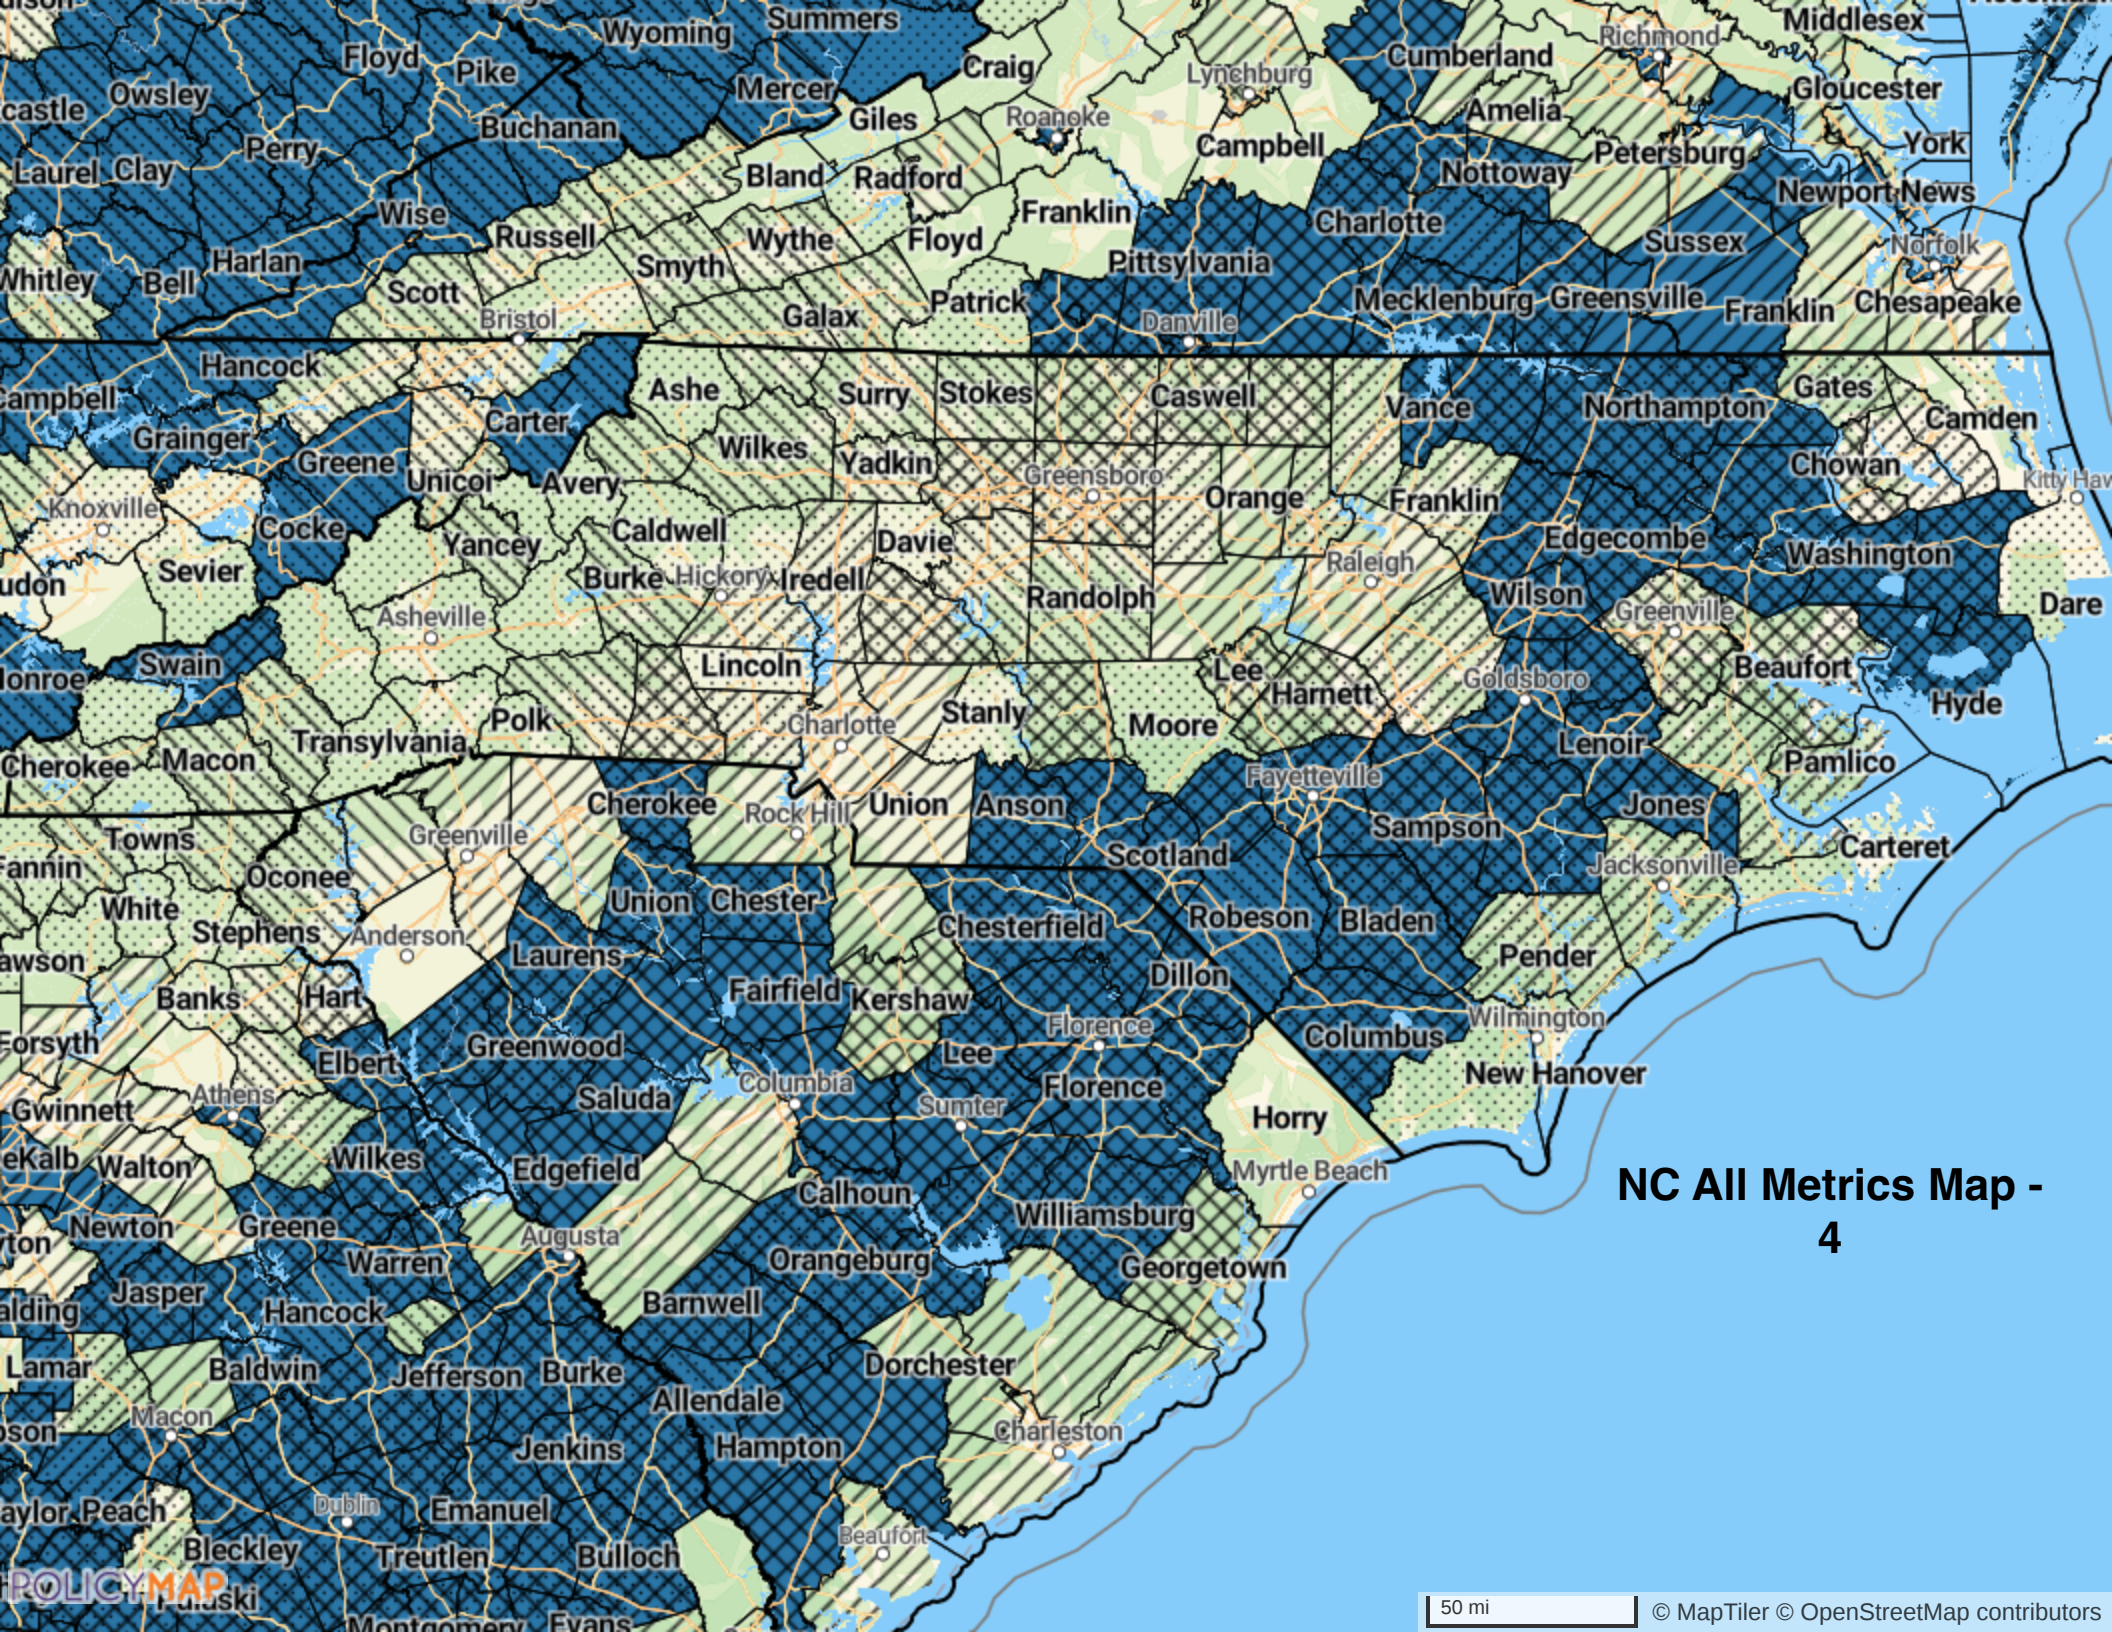

SC Diabetes Map - 1

30 mi

© MapTiler © OpenStreetMap contributors

**SC Diabetes + Race
Map - 2**

SC Diabetes + Race + Poverty Map - 3

SC Diabetes All Metrics - 4

30 mi

© MapTiler © OpenStreetMap contributors

**NC Diabetes
Map - 1**

NC Diabetes + Race Map - 2

NC Diabetes + Race + Poverty Map - 3

50 mi

© MapTiler © OpenStreetMap contributors

NC All Metrics Map -
4

50 mi

© MapTiler © OpenStreetMap contributors