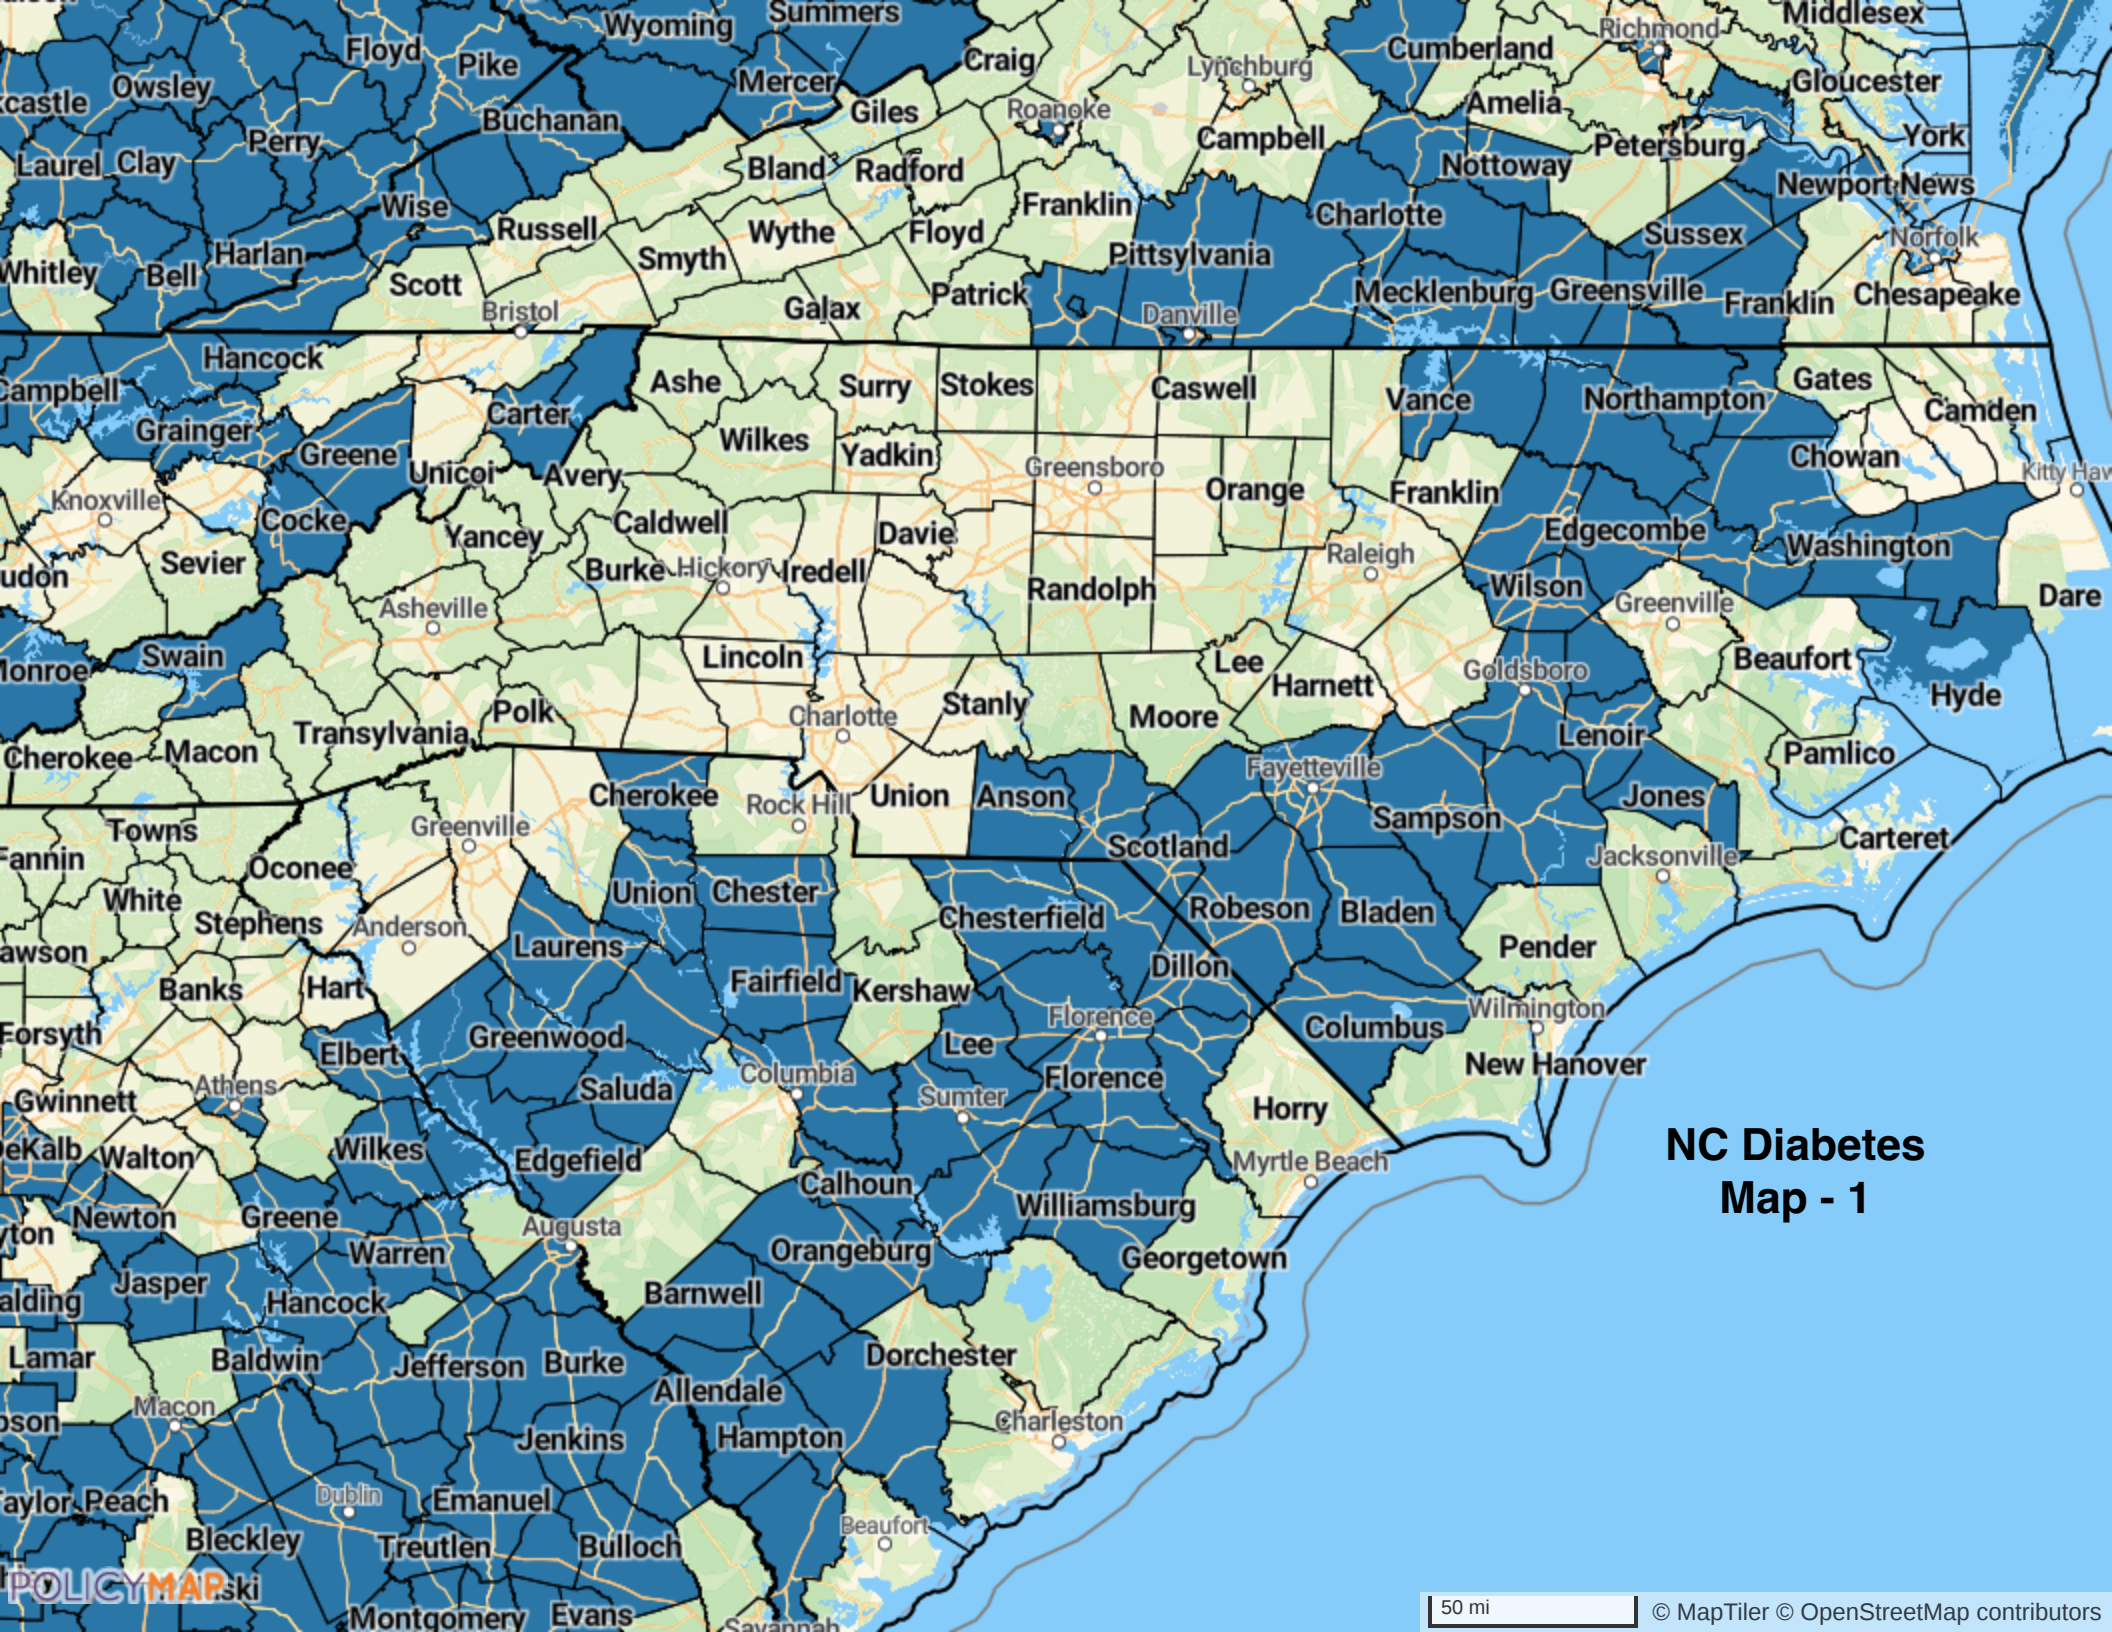

SC Diabetes Map - 1

30 mi

© MapTiler © OpenStreetMap contributors

**SC Diabetes + Race
Map - 2**

SC Diabetes + Race + Poverty Map - 3

SC Diabetes All Metrics - 4

30 mi

© MapTiler © OpenStreetMap contributors

**NC Diabetes
Map - 1**

NC Diabetes + Race Map - 2

NC Diabetes + Race + Poverty Map - 3

50 mi

© MapTiler © OpenStreetMap contributors

NC All Metrics Map -
4

50 mi

© MapTiler © OpenStreetMap contributors