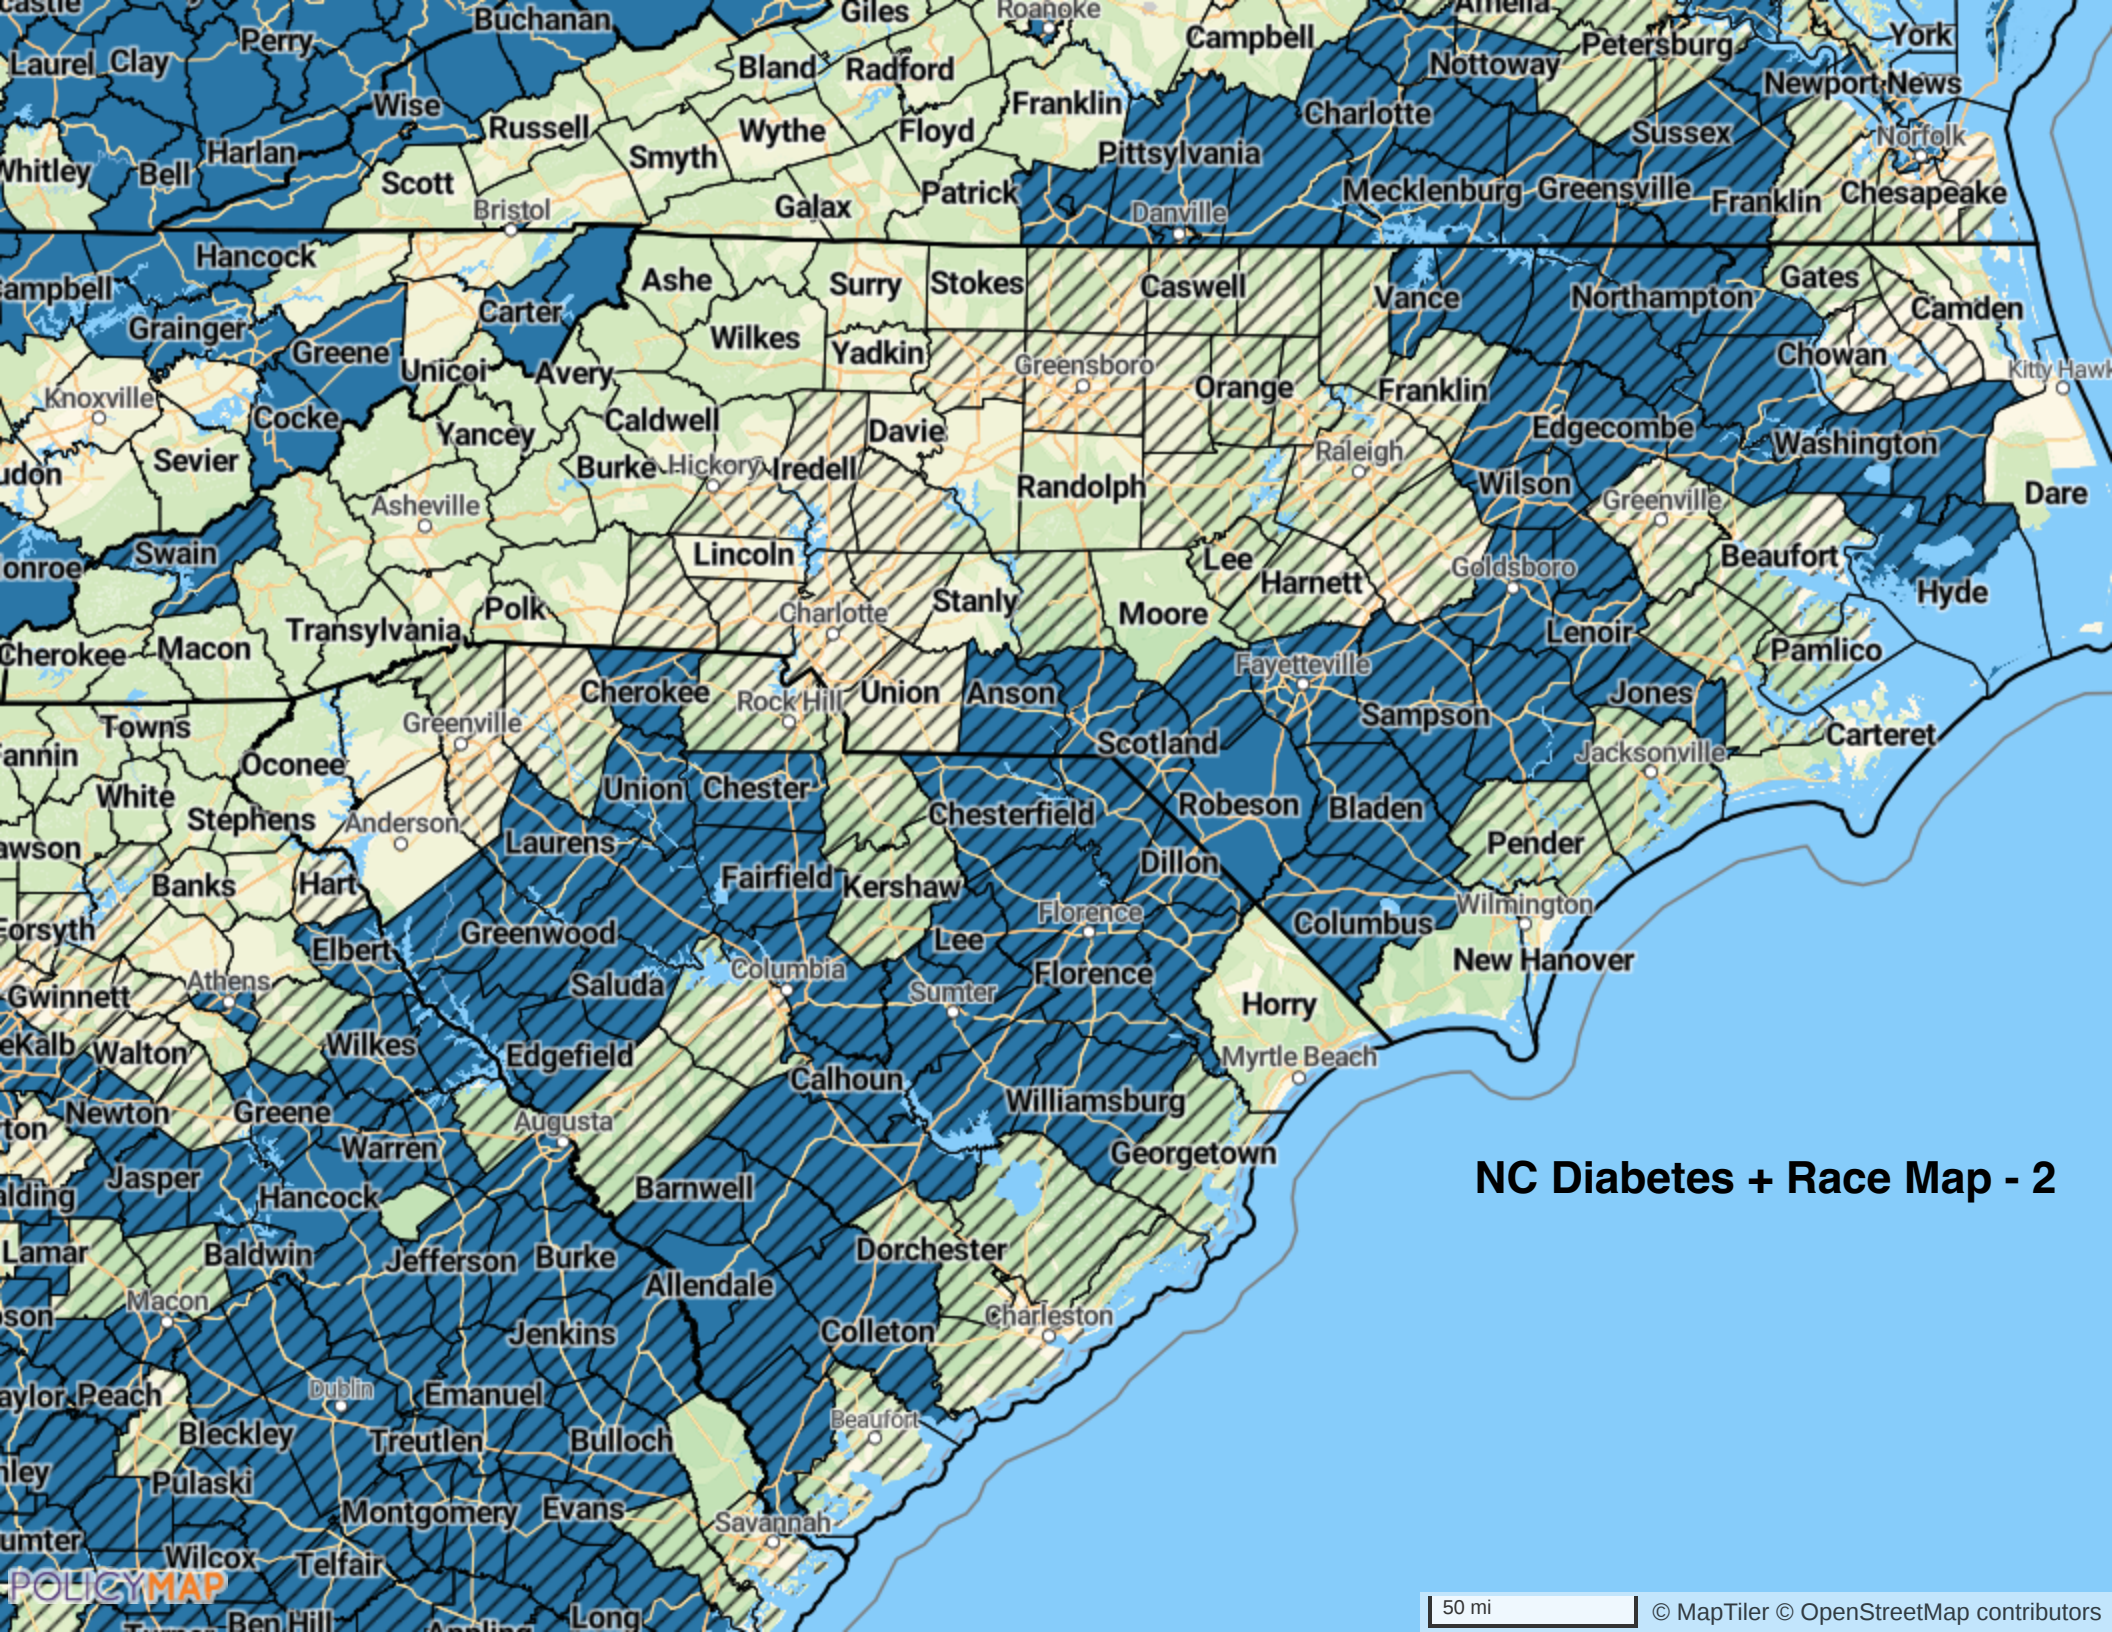

SC Diabetes Map - 1

30 mi

© MapTiler © OpenStreetMap contributors

**SC Diabetes + Race
Map - 2**

SC Diabetes + Race + Poverty Map - 3

SC Diabetes All Metrics - 4

30 mi

© MapTiler © OpenStreetMap contributors

**NC Diabetes
Map - 1**

NC Diabetes + Race Map - 2

NC Diabetes + Race + Poverty Map - 3

50 mi

© MapTiler © OpenStreetMap contributors

NC All Metrics Map -
4

50 mi

© MapTiler © OpenStreetMap contributors