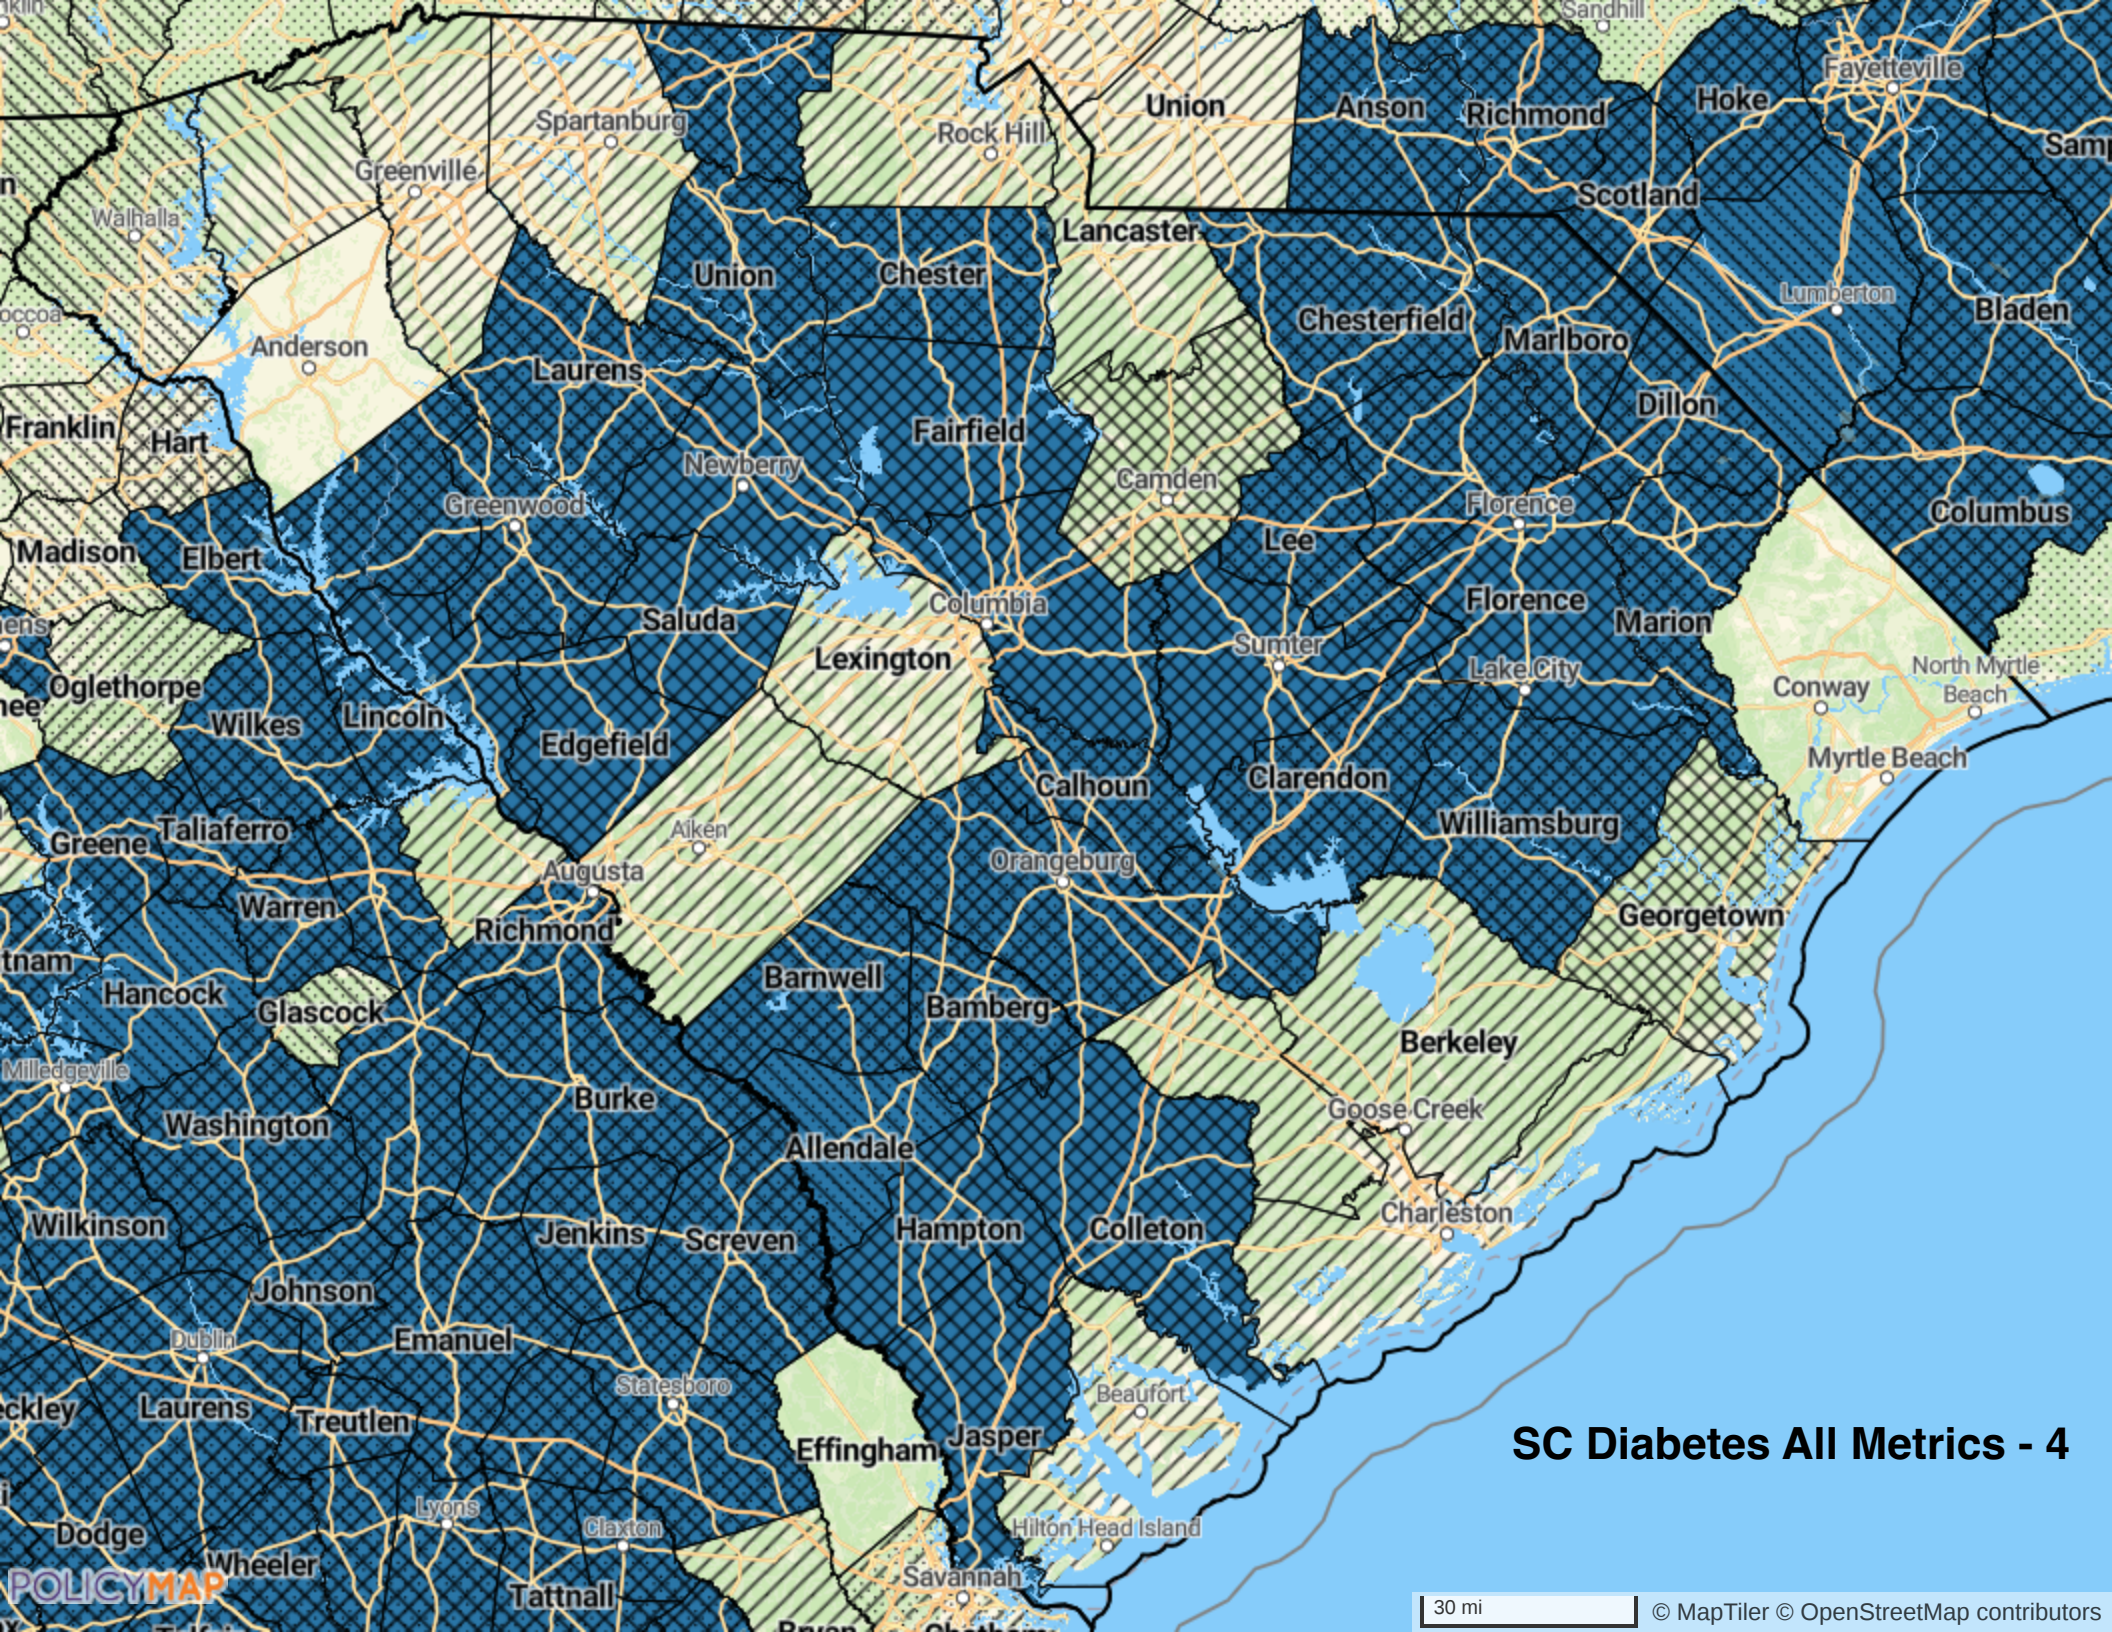

SC Diabetes Map - 1

30 mi

© MapTiler © OpenStreetMap contributors

**SC Diabetes + Race
Map - 2**

SC Diabetes + Race + Poverty Map - 3

SC Diabetes All Metrics - 4

30 mi

© MapTiler © OpenStreetMap contributors

**NC Diabetes
Map - 1**

NC Diabetes + Race Map - 2

NC Diabetes + Race + Poverty Map - 3

50 mi

© MapTiler © OpenStreetMap contributors

NC All Metrics Map -
4

50 mi

© MapTiler © OpenStreetMap contributors