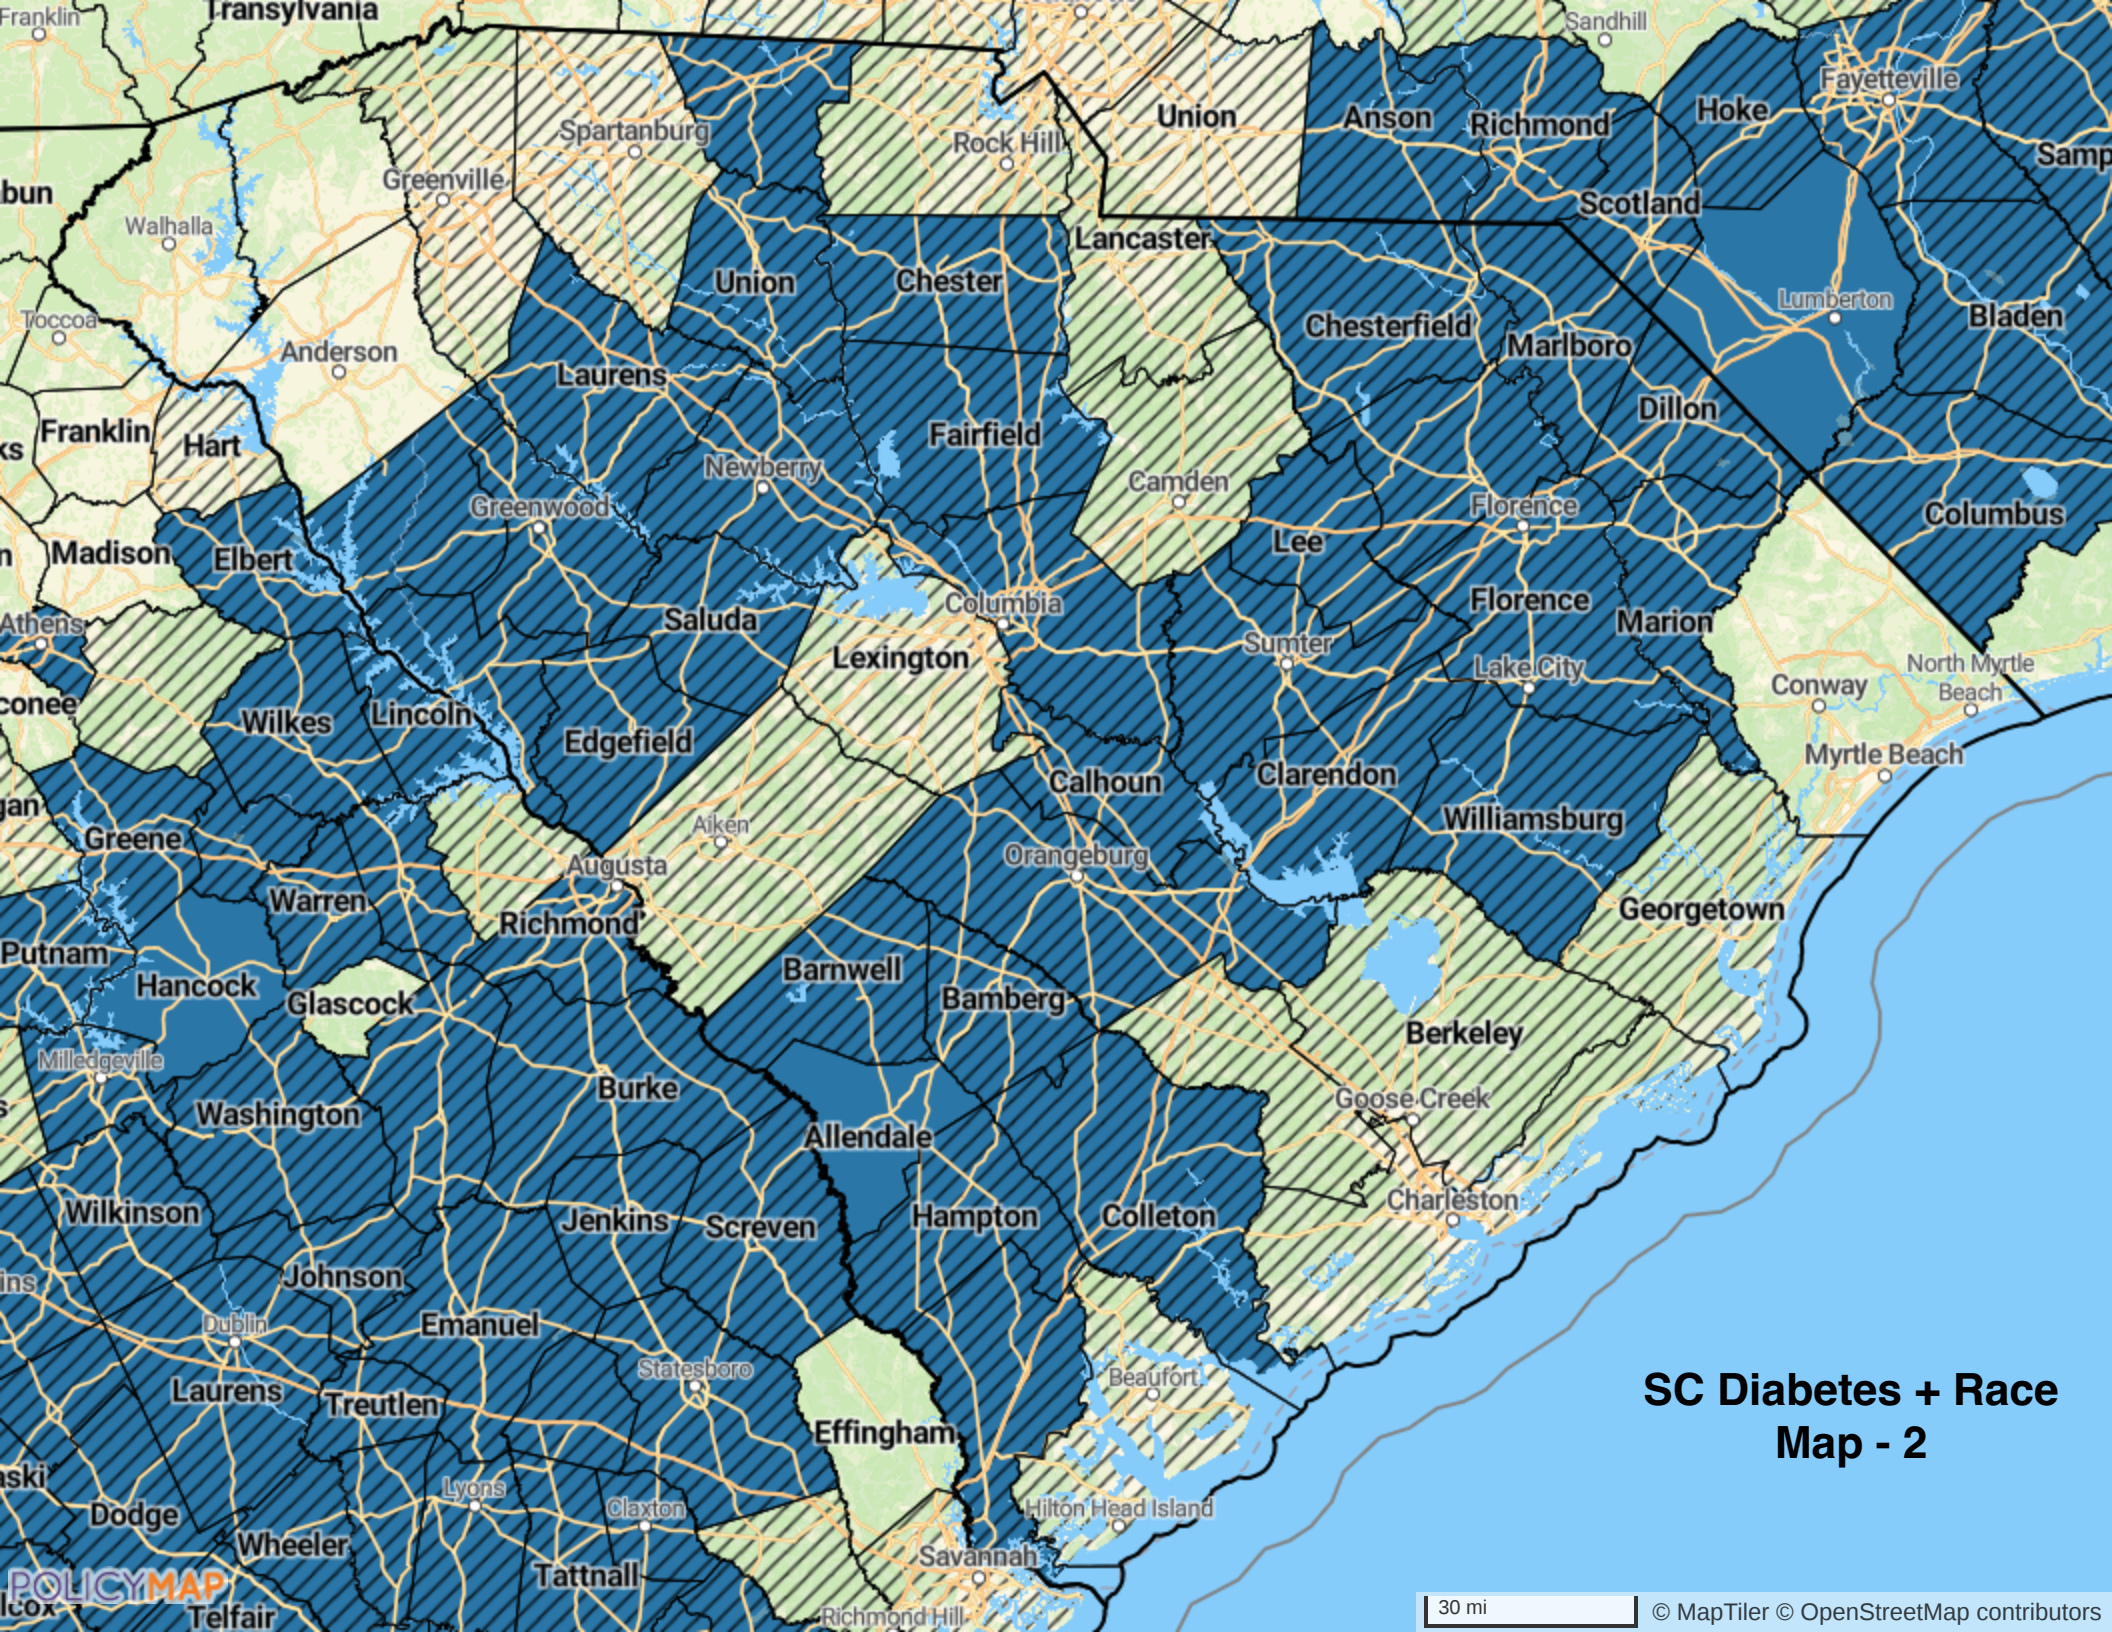

SC Diabetes Map - 1

30 mi

© MapTiler © OpenStreetMap contributors

**SC Diabetes + Race
Map - 2**

SC Diabetes + Race + Poverty Map - 3

SC Diabetes All Metrics - 4

30 mi

© MapTiler © OpenStreetMap contributors

**NC Diabetes
Map - 1**

NC Diabetes + Race Map - 2

NC Diabetes + Race + Poverty Map - 3

50 mi

© MapTiler © OpenStreetMap contributors

NC All Metrics Map -
4

50 mi

© MapTiler © OpenStreetMap contributors