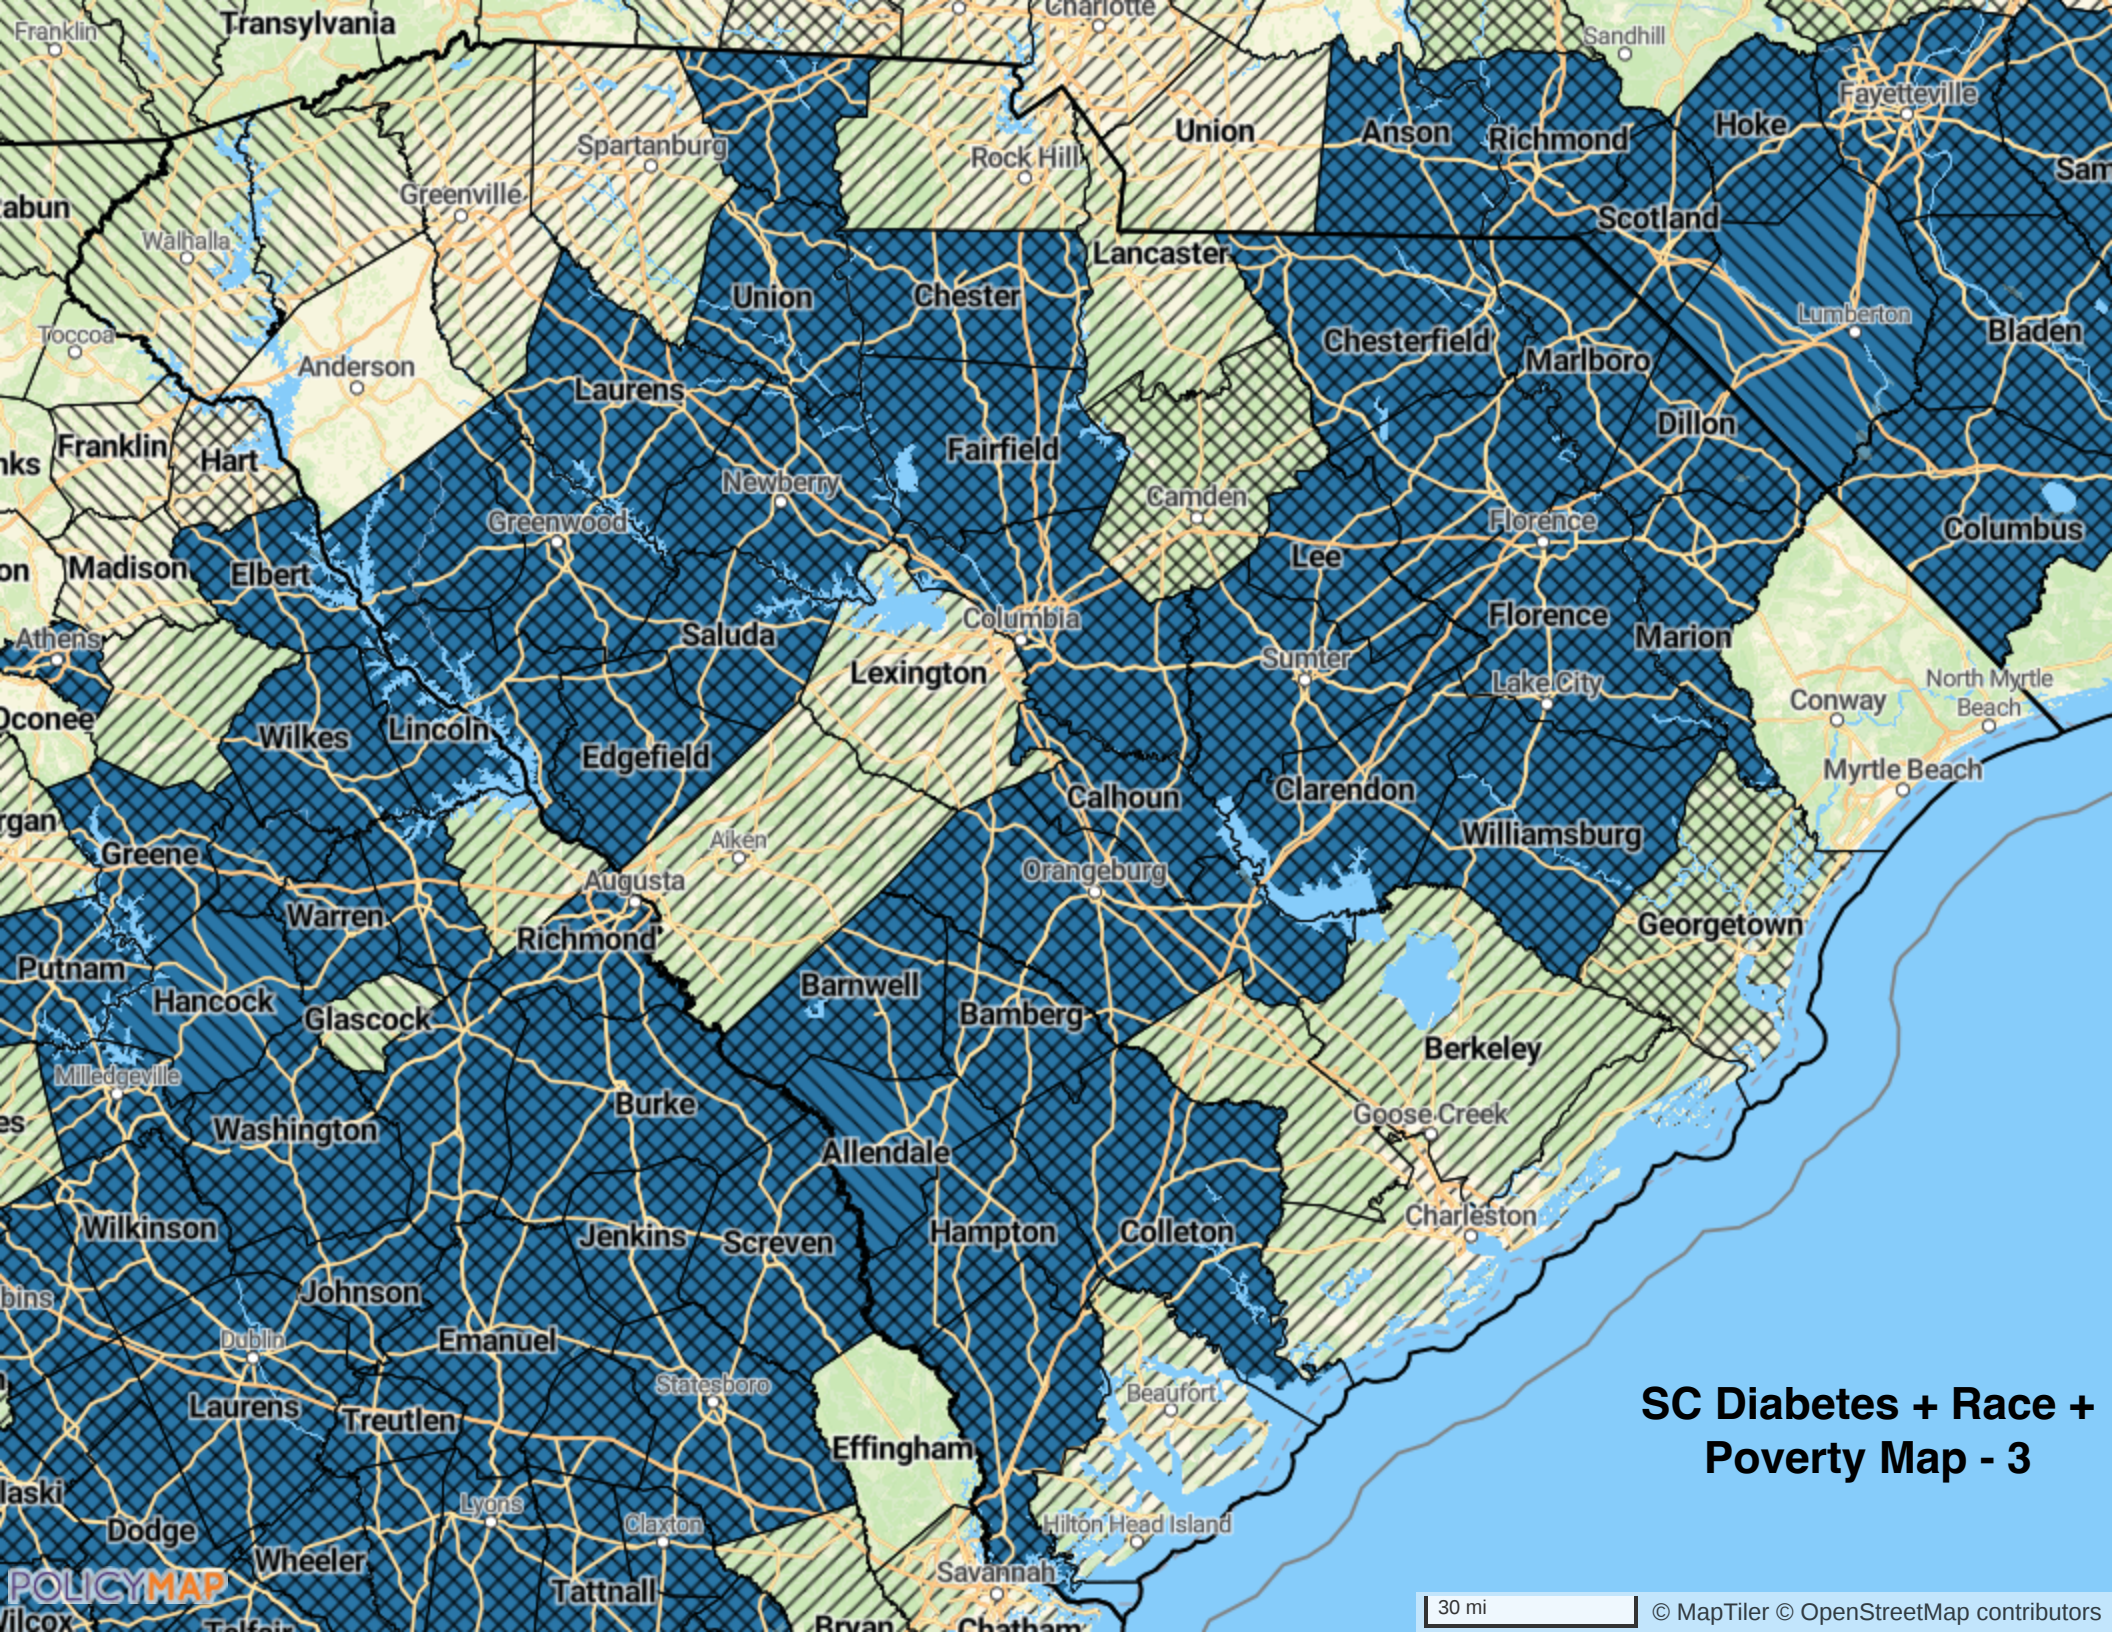

SC Diabetes Map - 1

30 mi

© MapTiler © OpenStreetMap contributors

**SC Diabetes + Race
Map - 2**

SC Diabetes + Race + Poverty Map - 3

SC Diabetes All Metrics - 4

30 mi

© MapTiler © OpenStreetMap contributors

**NC Diabetes
Map - 1**

NC Diabetes + Race Map - 2

NC Diabetes + Race + Poverty Map - 3

50 mi

© MapTiler © OpenStreetMap contributors

NC All Metrics Map -
4

50 mi

© MapTiler © OpenStreetMap contributors